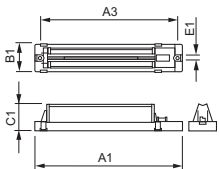

• Product Dimensions

Length A1	230 mm
Length A3	214.5 mm
Width B1	45 mm
Height C1	42 mm
Screw Hole Diameter E1	4.5 mm

• Temperature Characteristics

T-case maximum	75 (max) C
T-ambient	-40 (min), 55 (max) C
T-Storage	-40 (min), 85 (max) C
T-case lifetime	55 C

Dimensional drawing

Product	A	A1	A2	A3	A4	B1	B2	B3	B4	C1	C2	C3	D	D1	E1	F1	F2	F3	G1	G2	G3	
	(Norm)	(Norm)	(Norm)	(Norm)	(Norm)	(Norm)	(Norm)	(Norm)	(Norm)	(Norm)	(Norm)	(Norm)	(Norm)	(Norm)	(Norm)	(Norm)	(Norm)	(Norm)	(Norm)	(Norm)	(Norm)	(Norm)
Fortimo LED LLM 1100lm 13W/730	-	230	-	214.5	-	45	-	-	-	42	-	-	-	-	4.5	-	-	-	-	-	-	-